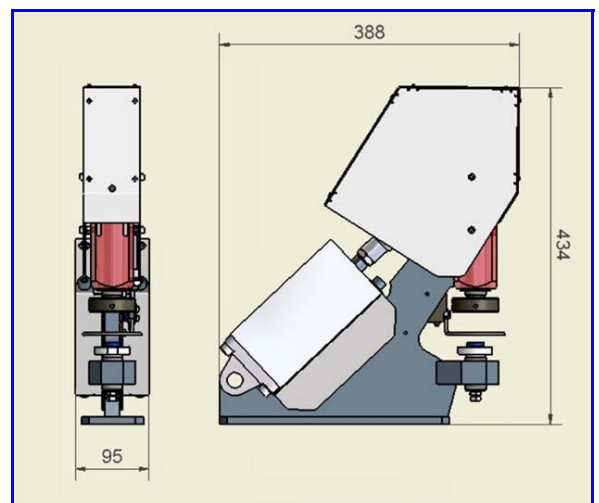

NEW !!!!!!!!!!!!!

9 2 1

Pneumatic

Pneumatic Machine

Hardy , not bulky

Light and easy to operate

Punches and sets, in one operation, ROUND eyelets till inside diameter of 40mm

Driven with footpedal

Supplyable with or without table

SPECIFICATIONS

Max. inside diameter of the eyelet : .. 40 mm

Weight : 18 kg

Air pressure : 6 bars

USINE UNION

Bd de la Deuxième Armée Britannique 20 - 1190 BRUSSELS (BELGIUM)
Tel 32/(0)2/344.19.90 e-mail info@union.be Fax 32/(0)2/343.68.69